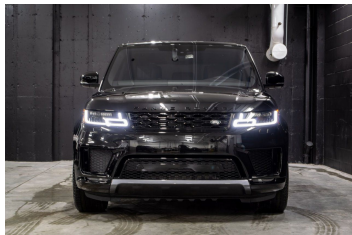

LAND ROVER RANGE ROVER SPORT V6 TD6 HSE SILVER

Now \$114,310

Overview

Registration	Model Year	Fuel Type	Tax Band	Colour	Engine Size
L21113	2021	Diesel	N/A	Black	N/A
Interior Trim	Fuel Consumption				
Ebony/Ebony/Ebony/Ebony	N/A				