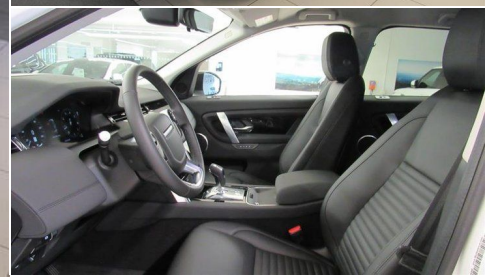

2020 DISCOVERY SPORT

\$51,200

S 9 Spd Automatic

Condition: Certified

Model Year	Mileage	Transmission	Bodystyle	Colour	Registration
2020	7,466 km	9 Spd Automatic	SUV	White	LD2061880

Retailer Comments

SAVE THOUSANDS ON THIS LIGHTLY USED COMPANY CAR....! Competitive finance and lease rates available. Local Clean CARFAX, CPO Rates AND Warranty till AUG 2025 OR UP TO 160,000KM. Land Rover Approved. Tested. Proven. And Guaranteed. - Enjoy protection and the feeling of comfort knowing your Land Rover is covered by a comprehensive Limited Warranty* program. The Land Rover Approved Certified Limited Warranty covers your Land Rover vehicle until the vehicle is 5-years-old from original In-Service/In-Use date or until 160,000 kilometres, whichever occurs first.* - Trek wherever the trail takes you and rest assured that a 24/7Roadside Assistance benefit ensures 24/7 protection. - Competitive finance terms ensure the purchase of a Land Rover is enveloped in value. Save with 2.9% FINANCE RATE UP TO 72 MOS OAC.