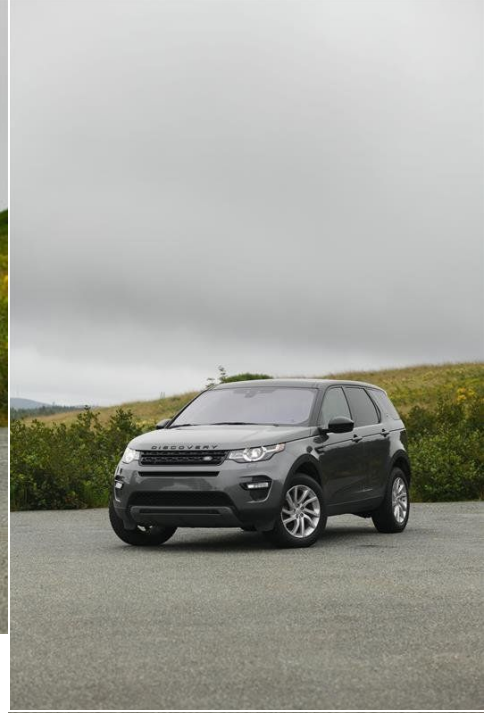

2018 DISCOVERY SPORT

\$43,568

237HP HSE 2l 9 Speed Automatic

Condition: Certified

Model Year	Mileage	Transmission	Bodystyle	Colour	Registration
2018	34,985 km	9 Speed Automatic	5 door	Grey	B0461

Land Rover Newfoundland